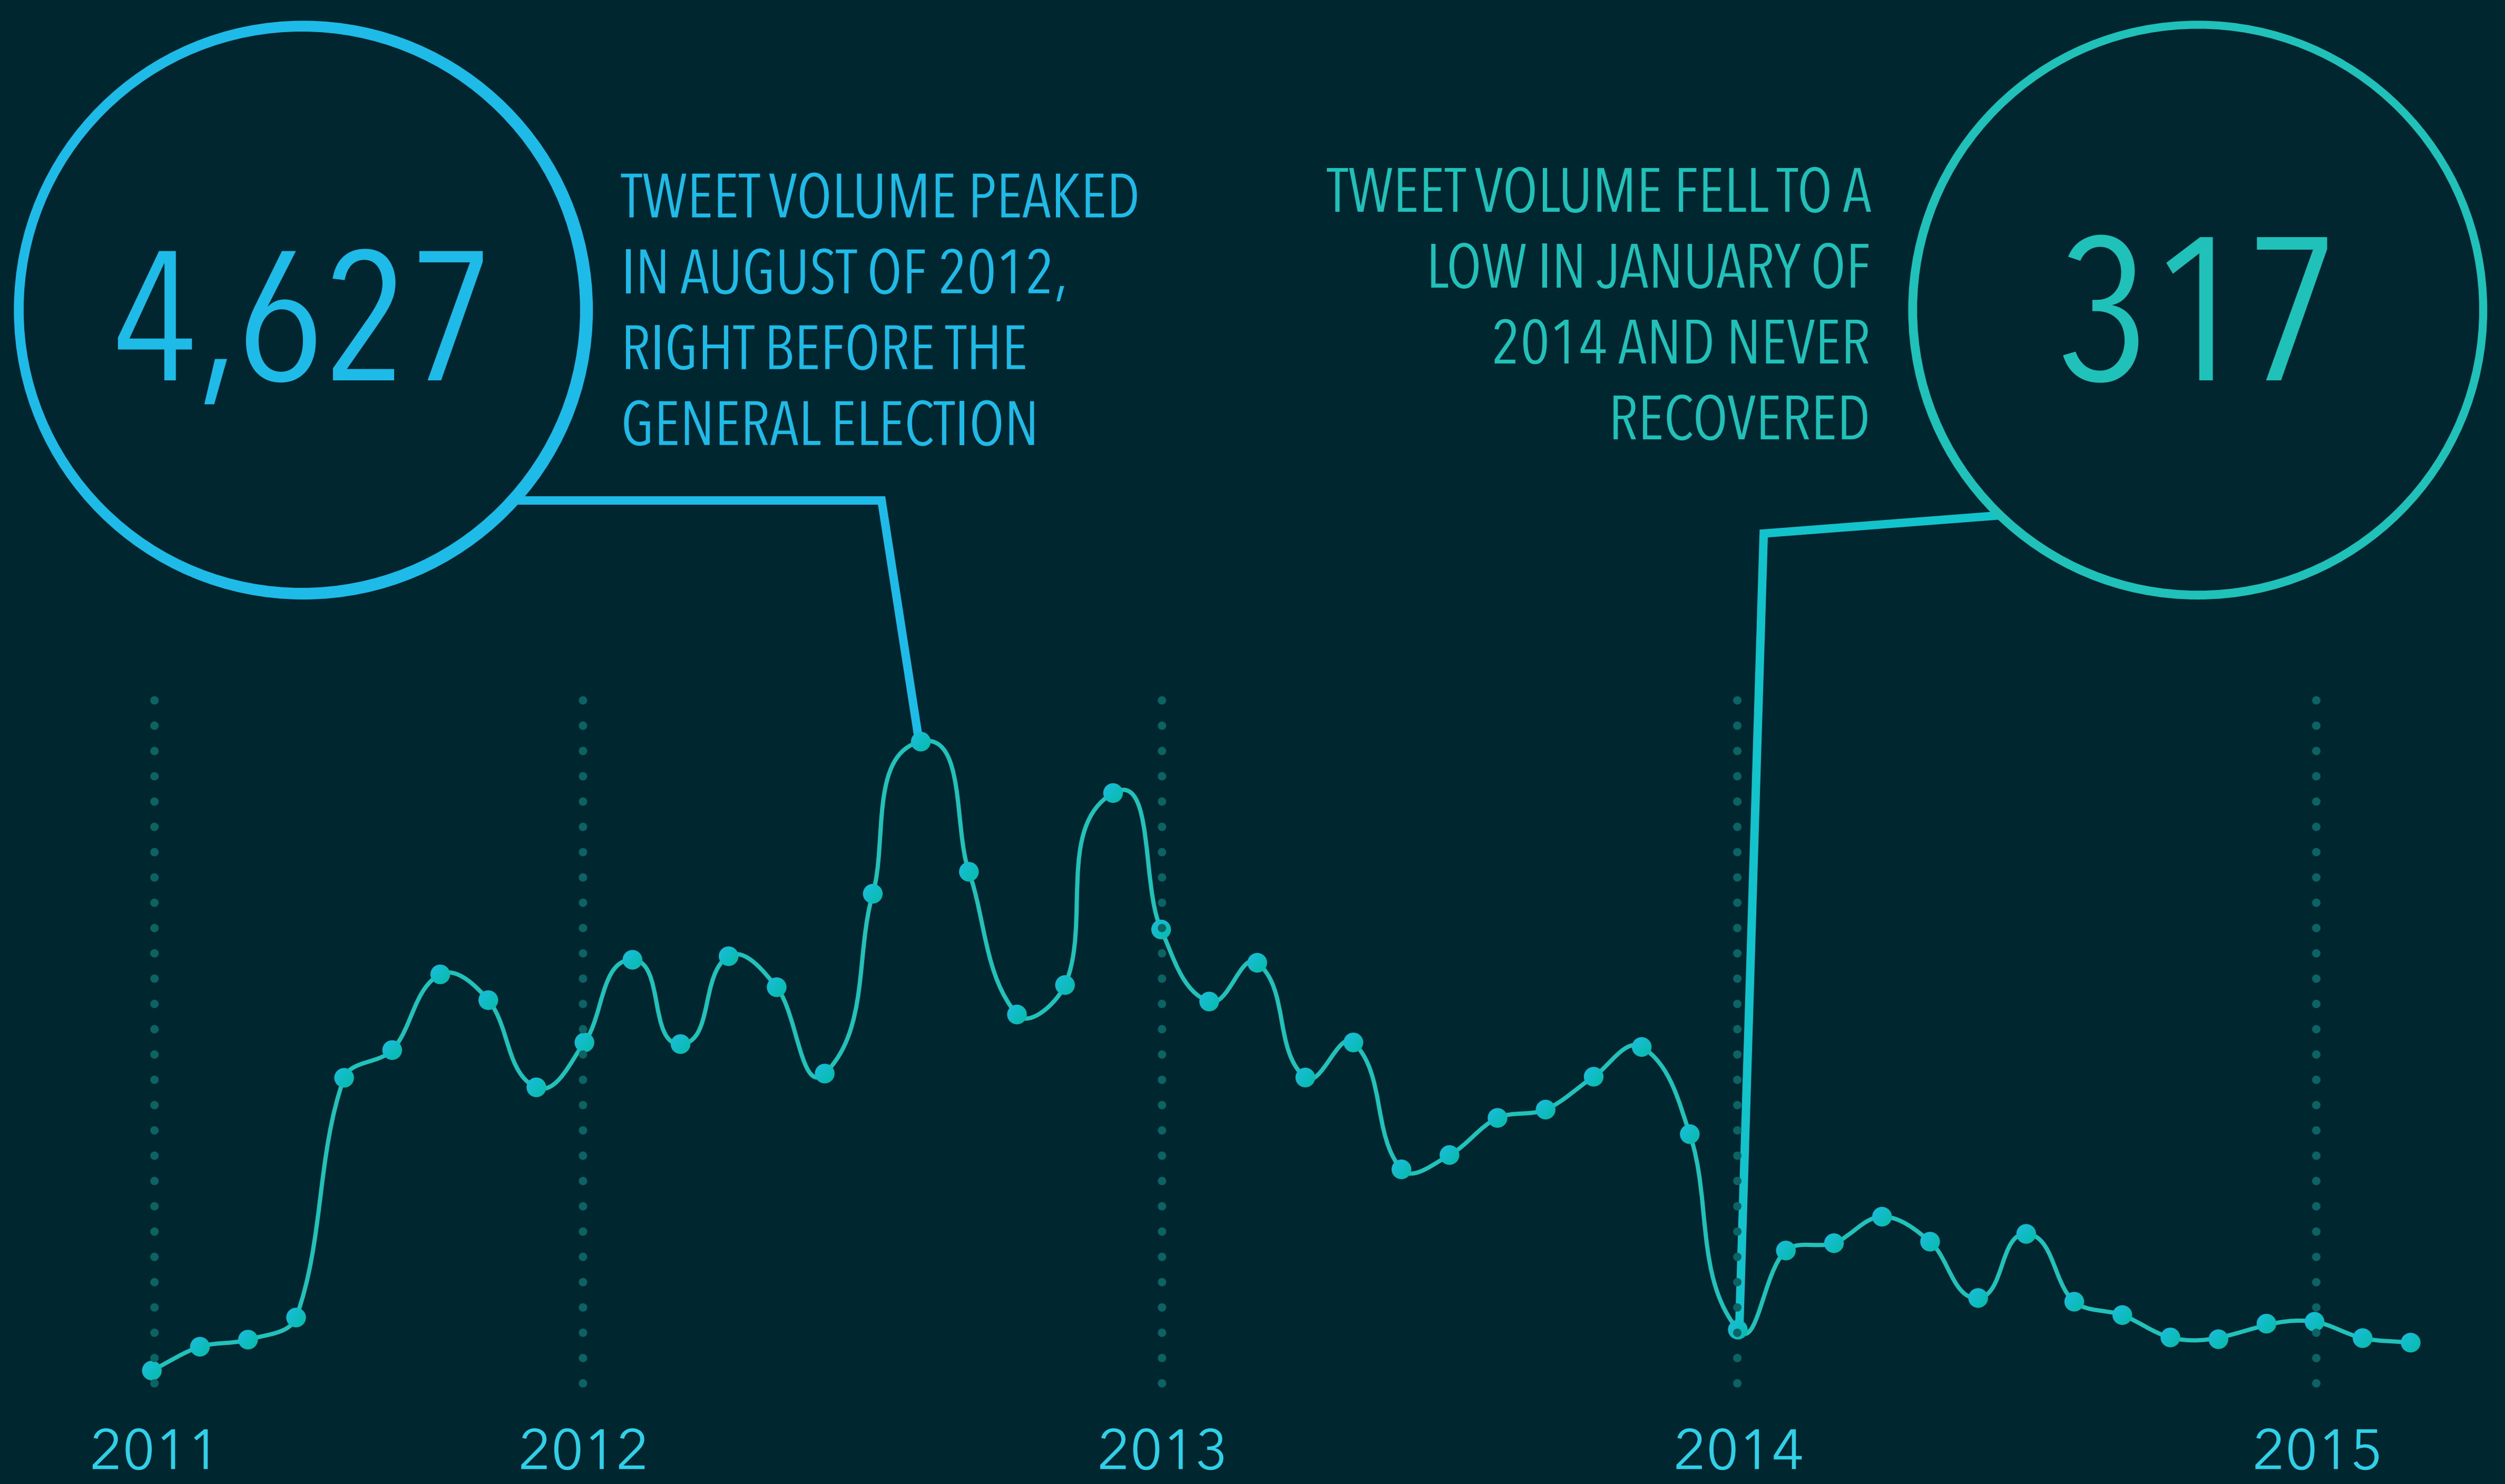

TWITTER ARCHIVE

DATA VISUALIZATION

TWEET VOLUME BY YEAR BEGINS IN APRIL OF 2011, AS THERE WERE ONLY 3 TWEETS POSTED PRIOR

79% NEARLY EIGHTY PERCENT OF MY TWEETS WERE POSTED FROM TWEETBOT FOR IOS

66% TWO-THIRDS OF MY TWEETS WERE UNDER 70 CHARACTERS IN LENGTH, INCLUDING MENTIONS AND LINKS

THE WEIGHTED AVERAGE LENGTH OF MY TWEETS IS LESS THAN HALF OF THE CHARACTER LIMIT