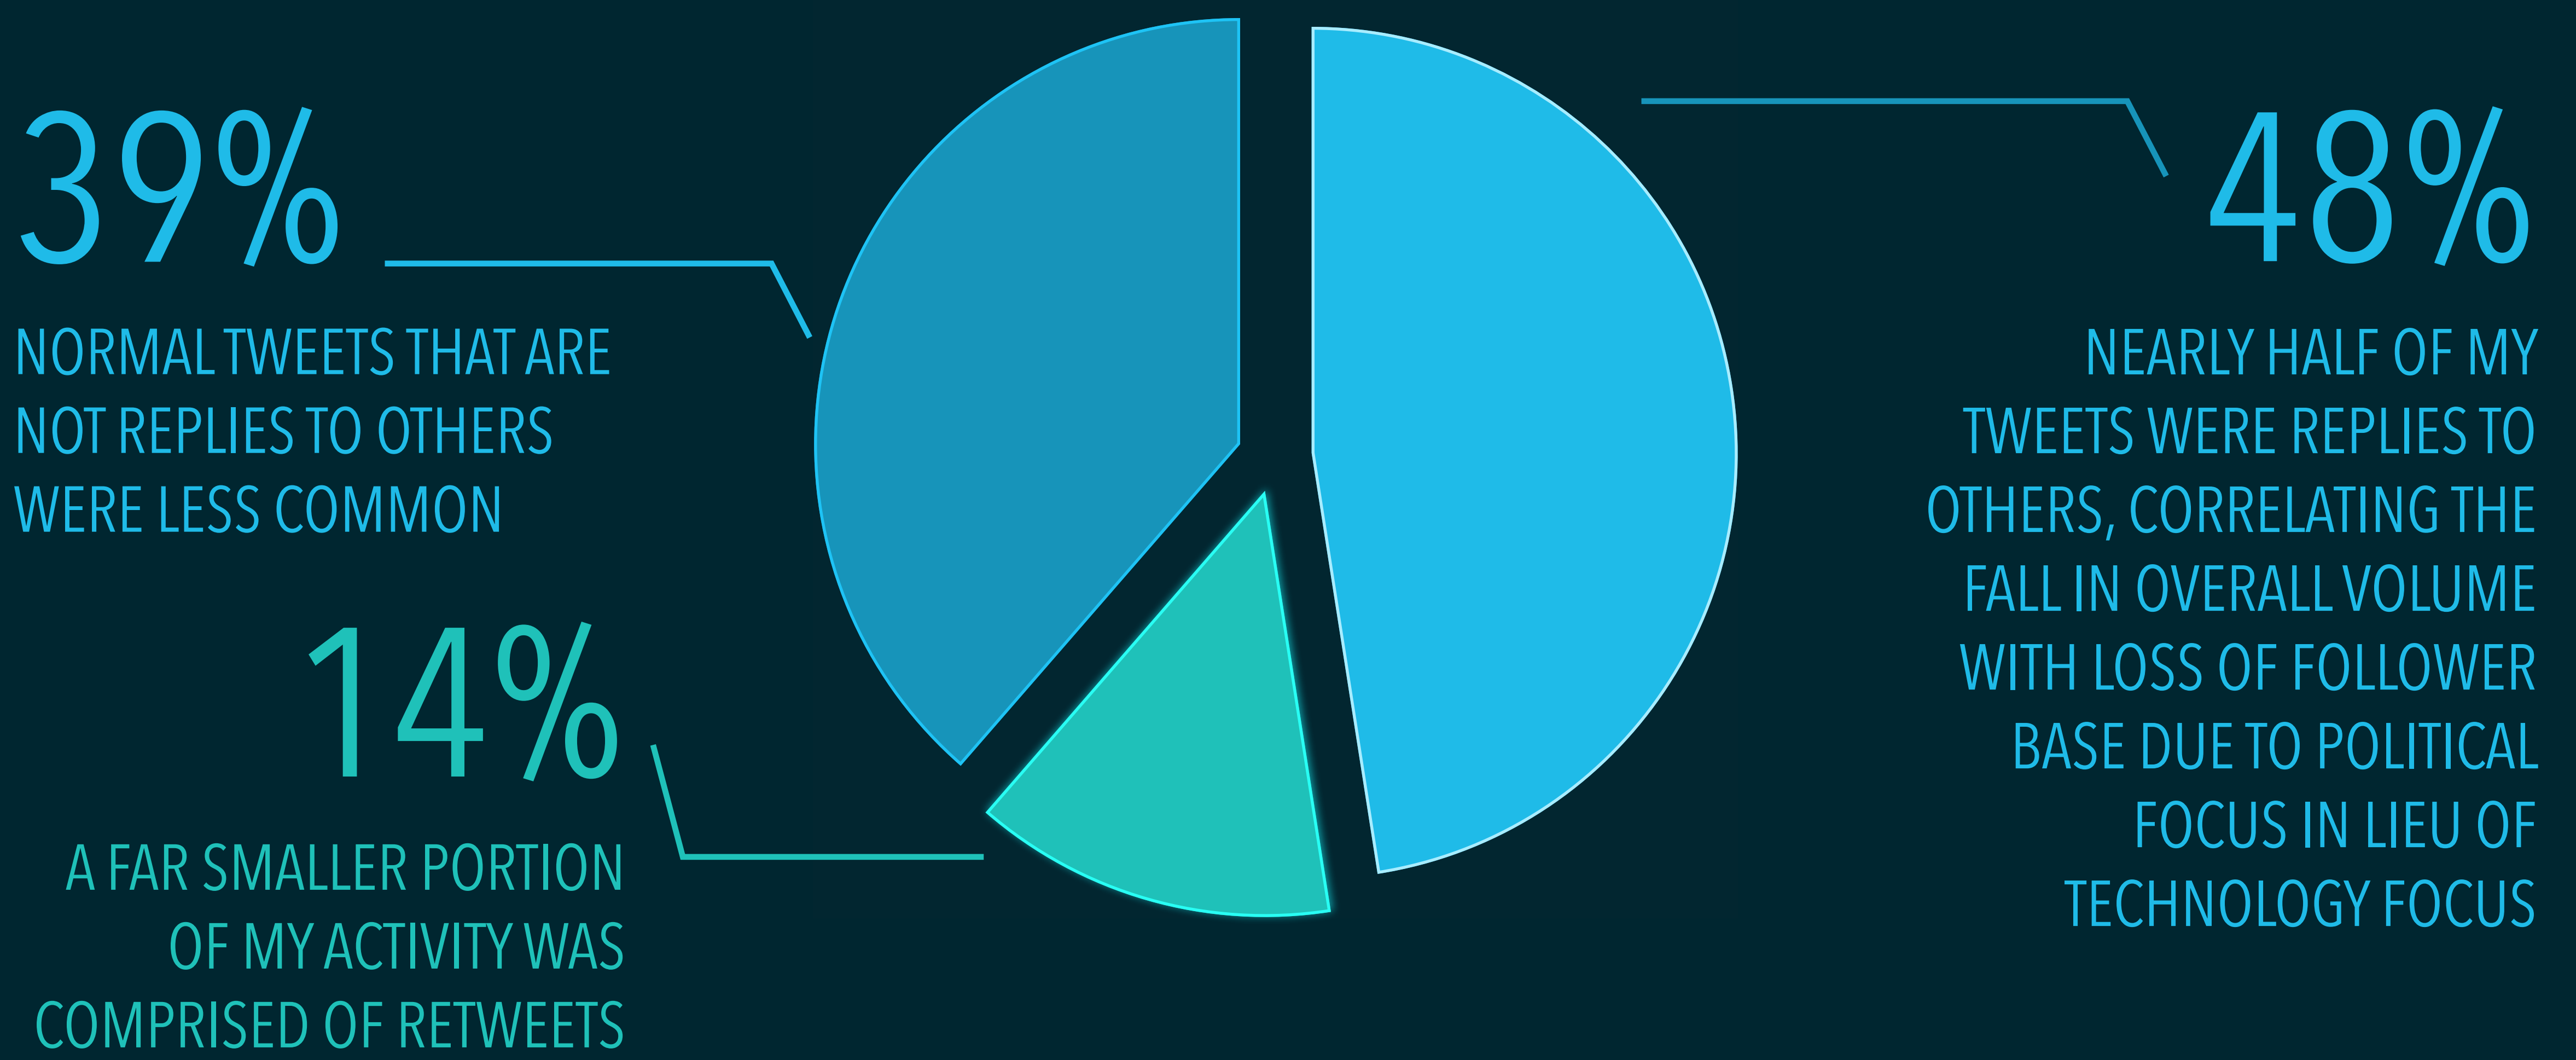

TWITTER ARCHIVE

DATA VISUALIZATION

TWEET VOLUME BY YEAR BEGINS IN APRIL OF 2011, AS THERE WERE ONLY 3 TWEETS POSTED PRIOR

79% NEARLY EIGHTY PERCENT OF MY TWEETS WERE POSTED FROM TWEETBOT FOR IOS

66% TWO-THIRDS OF MY TWEETS WERE UNDER 70 CHARACTERS IN LENGTH, INCLUDING MENTIONS AND LINKS

THE WEIGHTED AVERAGE LENGTH OF MY TWEETS IS LESS THAN HALF OF THE CHARACTER LIMIT